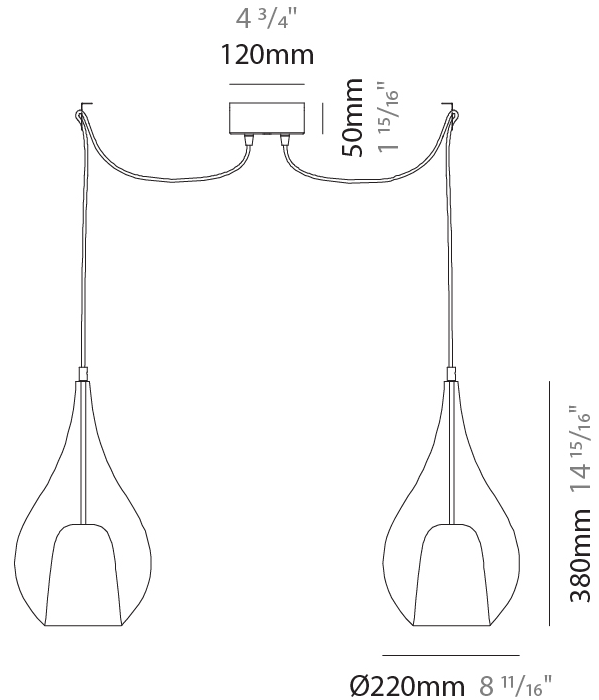

PROJECT	_____
TYPE	_____
SPECIFIER	_____
QUANTITY	_____
DATE	_____

ZOE 2 LIGHT SWAG SUSPENSION

D141129-

base number   Finish Options   Finish Options

1. To build a product code in our configurator select the specify button on the base model # product page
2. To build a manual product code on this datasheet choose from the options listed below in blue font and add the suffix to the base model #

GENERAL

Series: Zoe
Subseries: Zoe 2 Light Swag
Brand: Cangini & Tucci
Division: Design
Mounting Type: Suspension
Mounting Location: Ceiling
Subcategory: Pendant

PHYSICAL

Shape: Teardrop
Diameter (mm): 220
Diameter (in): 8 ¹¹/₁₆
Height (mm): 380
Height (in): 14 ¹⁵/₁₆
Max. Overall Height (mm): 2380
Max. Overall Height (in): 93 ¹¹/₁₆
Light Distribution: Omnidirectional
Weight (kg): 2.81
Weight (lbs): 6.19
Diffuser: Glass - Opal
Fixture Finish: [AMB](#) / [BLK](#) / [BRZ](#) / [GLD](#) / [GRN](#) / [PNK](#) / [RUB](#) / [SKB](#) / [SMK](#) / [TOB](#) / [TRA](#)
Holder Finish: [CHR](#) / [MWH](#) / [MBK](#) / [BCR](#)
Fixture Material: Glass / Metal
Cable Details: 2000mm cable

ELECTRICAL

Number of Lamps: 2
Lamp Type: LED Retrofit
Lamp Shape: A19
Bulb Included: Bulb Not Included
Total Output Wattage (W): 32
Max. Wattage Per Lamp (W): 16
Lamp Base: E26
Input Voltage (V): 120
Upon Request: 277Vac / GU24

LED

OPTICAL

RATINGS AND CERTIFICATIONS

Certified By: Certified for North American Standards
IP rating: IP20