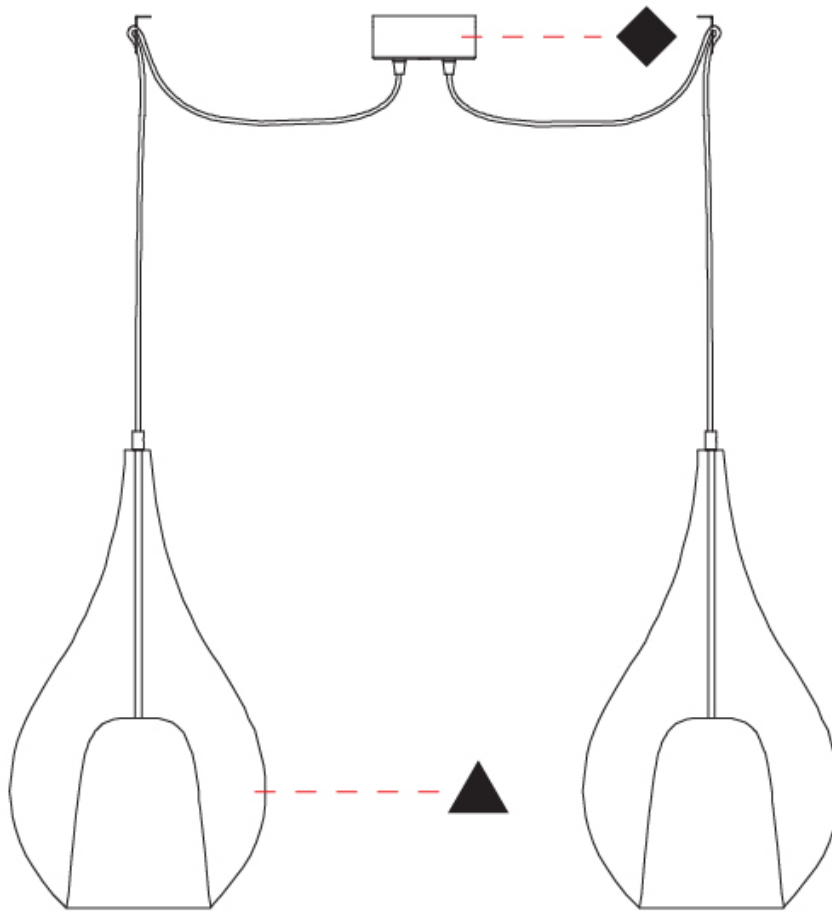

ZOE 2 LIGHT SWAG SUSPENSION

D141130-

PROJECT	_____
TYPE	_____
SPECIFIER	_____
QUANTITY	_____
DATE	_____

D