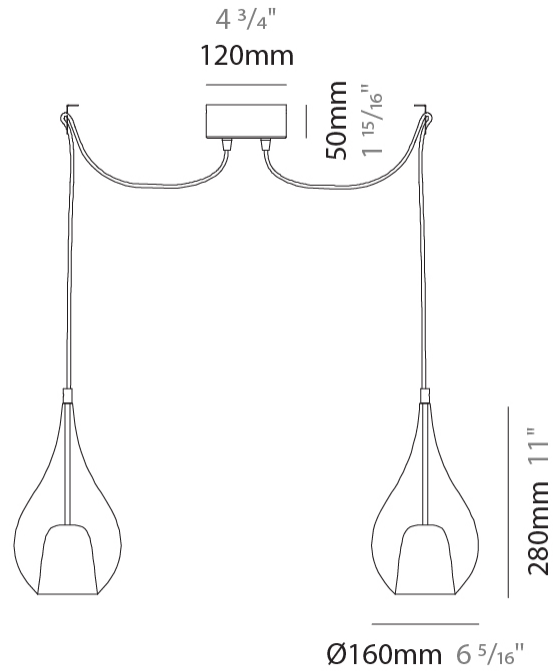

PROJECT	
TYPE	
SPECIFIER	
QUANTITY	
DATE	

ZOE 2 LIGHT SWAG SUSPENSION

D141127-

base number	Finish Options	Finish Options

1. To build a product code in our configurator select the specify button on the base model # product page
2. To build a manual product code on this datasheet choose from the options listed below in blue font and add the suffix to the base model #

GENERAL

Series: Zoe
Subseries: Zoe 2 Light Swag
Brand: Cangini & Tucci
Division: Design
Mounting Type: Suspension
Mounting Location: Ceiling
Subcategory: Pendant

PHYSICAL

Shape: Teardrop
Diameter (mm): 160
Diameter (in): 6 ⁵/₁₆
Height (mm): 280
Height (in): 11
Max. Overall Height (mm): 2280
Max. Overall Height (in): 89 ³/₄
Light Distribution: Omnidirectional
Weight (kg): 1.53
Weight (lbs): 3.37
Diffuser: Glass - Opal
Fixture Finish: AMB / BLK / BRZ / GLD / GRN / PNK / RUB / SKB / SMK / TOB / TRA
Holder Finish: CHR / MWH / MBK / BCR
Fixture Material: Glass / Metal
Cable Details: 2000mm cable

ELECTRICAL

Number of Lamps: 2
Lamp Type: LED Retrofit
Bulb Included: Bulb Not Included
Total Output Wattage (W): 10
Max. Wattage Per Lamp (W): 5
Lamp Base: G9
Input Voltage (V): 120

LED

OPTICAL

RATINGS AND CERTIFICATIONS

Certified By: Certified for North American Standards
IP rating: IP20