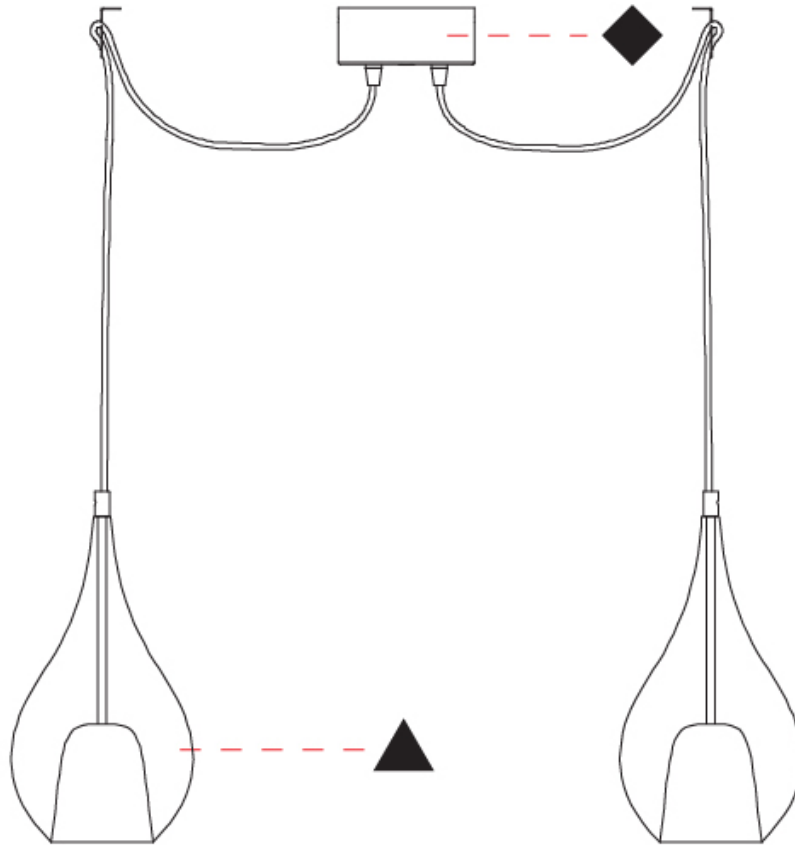

ZOE 2 LIGHT SWAG SUSPENSION

D141127-

PROJECT	_____
TYPE	_____
SPECIFIER	_____
QUANTITY	_____
DATE	_____

D