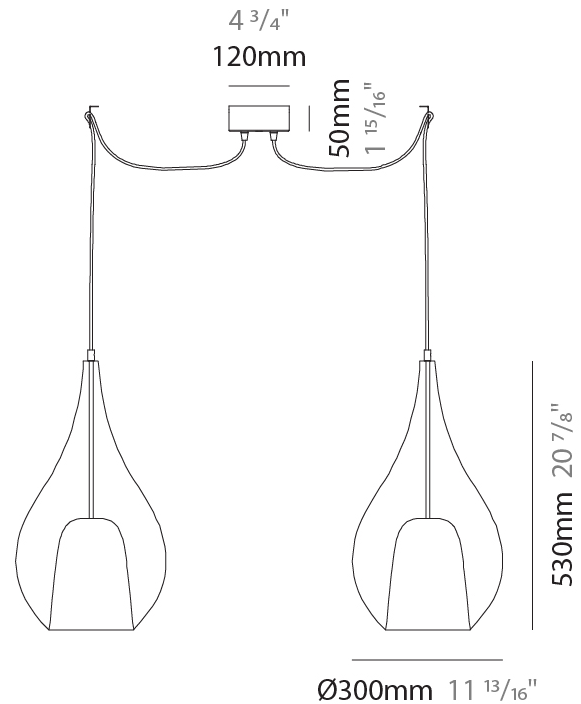

PROJECT	
TYPE	
SPECIFIER	
QUANTITY	
DATE	

ZOE 2 LIGHT SWAG SUSPENSION

D141130-

base number	Finish Options	Finish Options

1. To build a product code in our configurator select the specify button on the base model # product page
2. To build a manual product code on this datasheet choose from the options listed below in blue font and add the suffix to the base model #

GENERAL

Series: Zoe
Subseries: Zoe 2 Light Swag
Brand: Cangani & Tucci
Division: Design
Mounting Type: Suspension
Mounting Location: Ceiling
Subcategory: Pendant

PHYSICAL

Shape: Teardrop
Diameter (mm): 300
Diameter (in): 11 ¹³/₁₆
Height (mm): 530
Height (in): 20 ⁷/₈
Max. Overall Height (mm): 2530
Max. Overall Height (in): 99 ⁵/₈
Light Distribution: Omnidirectional
Weight (kg): 4.8
Weight (lbs): 10.58
Diffuser: Glass - Opal
Fixture Finish: AMB / BLK / BRZ / GLD / GRN / PNK / RUB / SKB / SMK / TOB / TRA
Holder Finish: CHR / MWH / MBK / BCR
Fixture Material: Glass / Metal
Cable Details: 2000mm cable

ELECTRICAL

Number of Lamps: 2
Lamp Type: LED Retrofit
Lamp Shape: A19
Bulb Included: Bulb Not Included
Total Output Wattage (W): 32
Max. Wattage Per Lamp (W): 16
Lamp Base: E26
Input Voltage (V): 120
Upon Request: 277Vac / GU24

LED

OPTICAL

RATINGS AND CERTIFICATIONS

Certified By: Certified for North American Standards
IP rating: IP20