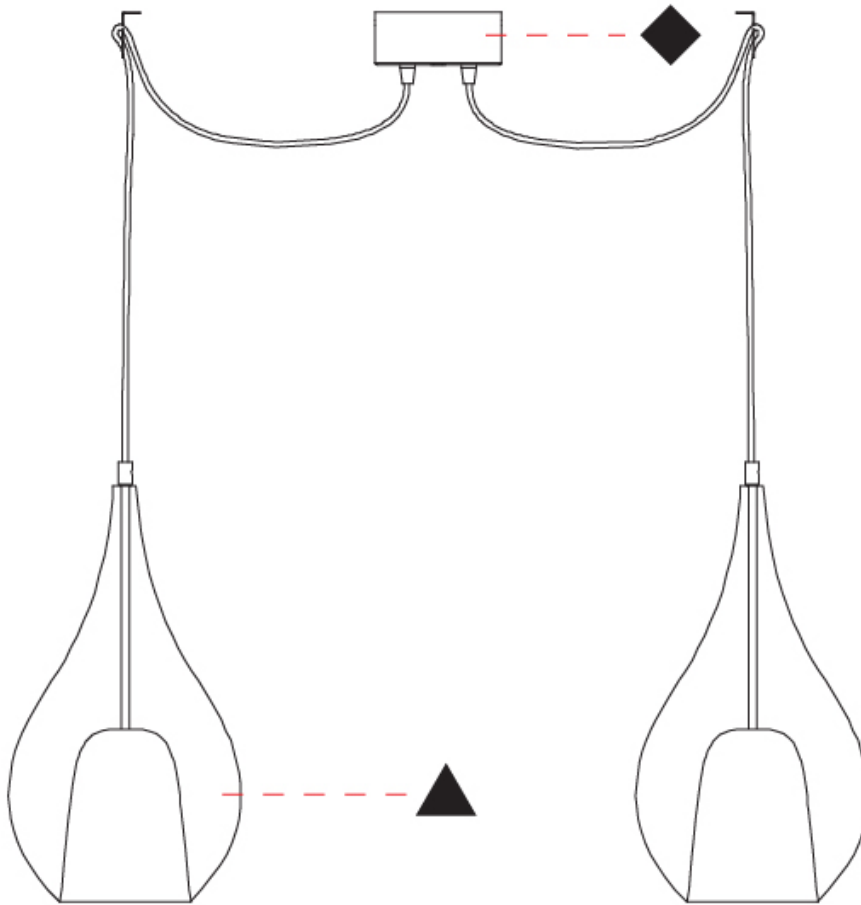

ZOE 2 LIGHT SWAG SUSPENSION

D141129-

PROJECT	_____
TYPE	_____
SPECIFIER	_____
QUANTITY	_____
DATE	_____

D